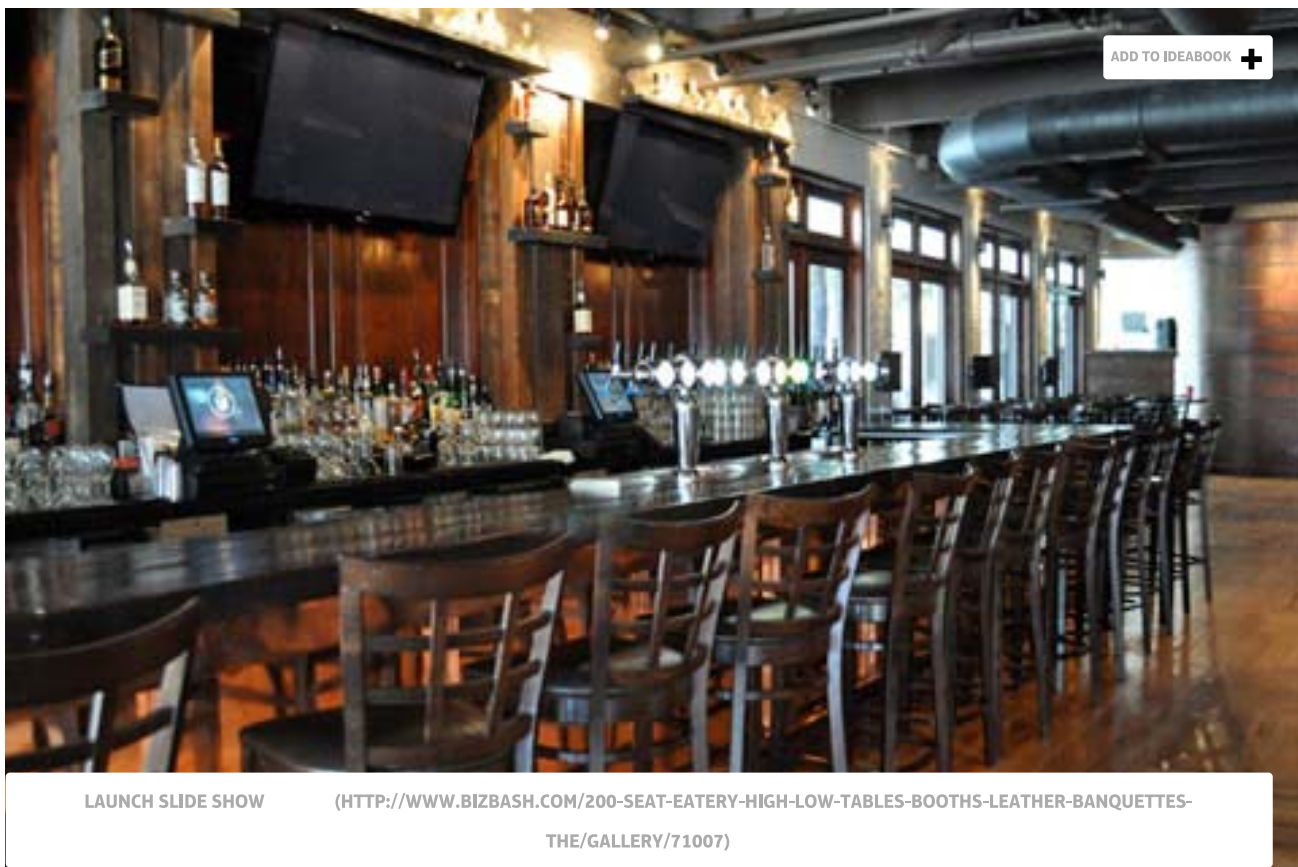

THE WALKTHROUGH

[in](http://www.addthis.com/bookmarks.php?url=http://www.bizbash.com/200-seat-eatery-high-low-tables-booths-leather-banquettes-the/gallery/71007) (<http://www.addthis.com/bookmarks.php?url=http://www.bizbash.com/200-seat-eatery-high-low-tables-booths-leather-banquettes-the/gallery/71007>)
[US&s=linkedin&url=http%3A%2F%2Fwww.bizbash.com%2Fstory%2F21389%2F&title=200-Seat-Eatery-High-Low-Tables-Booths-Leather-Banquettes-The-Gallery%2F71007](http://www.addthis.com/bookmarks.php?url=http://www.bizbash.com/200-seat-eatery-high-low-tables-booths-leather-banquettes-the/gallery/71007)
[Trip%20fare%20and%20three%20event%20spaces%20near%20McCormick%20Place%20Chicago%2Fstory%2F21389%2F&title=200-Seat-Eatery-High-Low-Tables-Booths-Leather-Banquettes-The-Gallery%2F71007](http://www.addthis.com/bookmarks.php?url=http://www.bizbash.com/200-seat-eatery-high-low-tables-booths-leather-banquettes-the/gallery/71007)
[3/55108ca7ae008283/2&frommenu=0](http://www.addthis.com/bookmarks.php?url=http://www.bizbash.com/200-seat-eatery-high-low-tables-booths-leather-banquettes-the/gallery/71007)

The Scout Waterhouse and Kitchen: Upscale Road-Trip Fare and Three Event Spaces Near McCormick Place

ADD TO IDEABOOK +

LAUNCH SLIDE SHOW

([HTTP://WWW.BIZBASH.COM/200-SEAT-EATERY-HIGH-LOW-TABLES-BOOTHS-LEATHER-BANQUETTES-THE/GALLERY/71007](http://www.bizbash.com/200-seat-eatery-high-low-tables-booths-leather-banquettes-the/gallery/71007))

(<http://www.bizbash.com/200-seat-eatery-high-low-tables-booths-leather-banquettes-the/gallery/71007>)

Photo: Courtesy of the Scout

By *Jenny Berg* Posted September 12, 2011, 10:00 AM EDT

CHICAGO [The Scout Waterhouse and Kitchen](http://www.bizbash.com/chicago/content/resource/860798_the_scout_waterhouse_and_kitchen.php) ([/chicago/content/resource/860798_the_scout_waterhouse_and_kitchen.php](http://www.bizbash.com/chicago/content/resource/860798_the_scout_waterhouse_and_kitchen.php)) opened in the South Loop near [McCormick Place](http://www.bizbash.com/chicago/content/resource/822175_mccormick_place.php) ([/chicago/content/resource/822175_mccormick_place.php](http://www.bizbash.com/chicago/content/resource/822175_mccormick_place.php)) last month. With a menu inspired by road trips, the American restaurant serves burgers made with locally raised farm beef, bacon-wrapped Angus meat loaf, and signature grilled cheese sandwiches.

Outfitted with pine bars, brass accents, and blown-glass light fixtures, the rustic interior was inspired by lodges in Colorado and Montana. The eatery has 200 seats and 24 flat-screen TVs, and is available for buyout. A patio is open when weather permits.

In the back of the space, a private room with three 50-inch flat-screen TVs and an iPod connection can seat 15 or host receptions for 25. A semiprivate area at the back has its own bar and can host receptions for 125 or dinners for 50. At the front of the space, a larger semiprivate area has booth and long-table seating and another bar, and can seat 75 or hold 200 for cocktails.